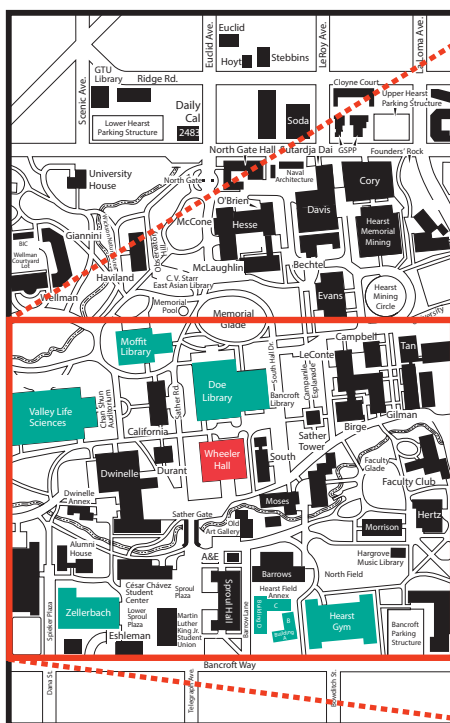

**Offices and programs have been relocated for construction. Please see map below for temporary locations.**

Unit/Department/ Program	Location 2016-17
Berkeley Connect	Hearst Field Annex Bldg B
Cal Performances	Zellerbach Hall
Center for Teaching & Learning	Hearst Gym 114
College Writing Programs	Hearst Gym 112
Computer Facilities	1st floor Moffitt Library, 2180 VLSB (Within Bioscience Library)
Disabled Students' Program (DSP) Proctoring*	Hearst Field Annex Bldg A10
Disabled Students' Program (DSP) Alternative Media*	Hearst Field Annex Bldg A10
English Department	Hearst Field Annex Bldgs B, C, D
English Department Administrative Offices	Hearst Field Annex Bldg B
General Assignment Classrooms	Various
Representations	Hearst Field Annex Bldg B

**\*If you need assistance with the travel path please call the Physical Access Hotline: 510 643-6456**

Campus Map

Wheeler Hall Directory Accessible Route Map

Accessible Route -----

For more information about the project please visit: