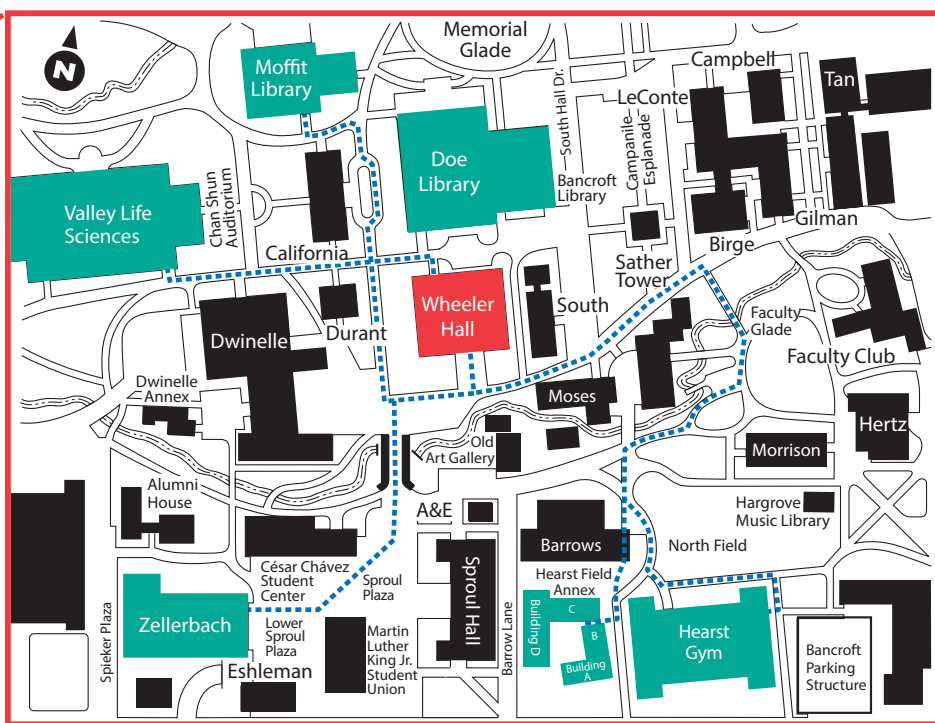

**Offices and programs have been relocated for construction. Please see map below for temporary locations.**

Unit/Department/ Program	Location 2016-17
Berkeley Connect	Hearst Field Annex Bldg B
Cal Performances	Zellerbach Hall
Center for Teaching & Learning	Hearst Gym 114
College Writing Programs	Hearst Gym 112
Computer Facilities	1st floor Moffitt Library, 2180 VLSB (Within Bioscience Library)
Disabled Students' Program (DSP) Proctoring*	Hearst Field Annex Bldg A10
Disabled Students' Program (DSP) Alternative Media*	Hearst Field Annex Bldg A10
English Department	Hearst Field Annex Bldgs B, C, D
English Department Administrative Offices	Hearst Field Annex Bldg B
General Assignment Classrooms	Various
Representations	Hearst Field Annex Bldg B

**\*If you need assistance with the travel path please call the Physical Access Hotline: 510 643-6456**

Campus Map

Wheeler Hall Directory Accessible Route Map

Accessible Route -----

For more information about the project please visit: